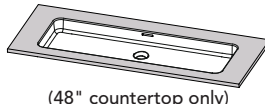

CUBIK - AXIS

Vanity

24", 30", 36", 42", 48"

1 1/4" vanity top and 3/4" quartz countertop

Vanity top EDGE

24 1/4", 30 1/4", 36 1/4", 42 1/4", 48 1/4"

Vanity top MIO

Undermount sink OBE 36

(48" countertop only)

Undermount sinks MOMENTO

Vessel sink on countertop MUSE

24 1/4", 30 1/4", 36 1/4", 42 1/4", 48 1/4", 60 1/4", 72 1/4", 84 1/4"

Dressing table

Upper section

24", 27", 30"

Lower section