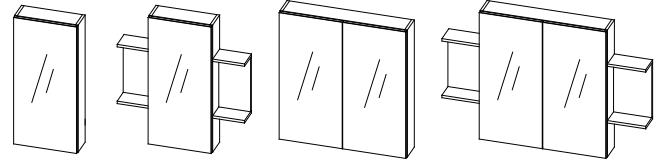

(48" countertop only)

Undermount sinks MOMENTO

Vessel sink on countertop MUSE

24 1/4", 30 1/4", 36 1/4", 42 1/4", 48 1/4", 60 1/4", 72 1/4", 84 1/4"

Dressing table

Upper section

24", 27", 30"

Lower section

27", 30"

Bench

23 1/2"

Medicine cabinet without lighting

12", 15", 18"

24", 30", 36"

24"

42", 45", 48"