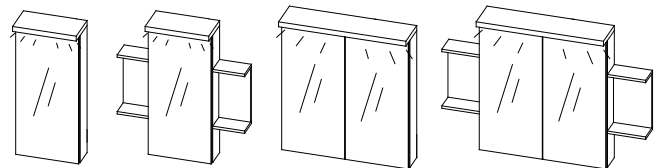

(48" countertop only)

Undermount sinks MOMENTO

Vessel sink on countertop MUSE

24 1/4", 30 1/4", 36 1/4", 42 1/4", 48 1/4", 60 1/4", 72 1/4", 84 1/4"

Dressing table

Upper section

24", 27", 30"

Lower section

27", 30"

Bench

23 1/2"

Medicine cabinet without lighting

12", 15", 18"

24", 30", 36"

24"

42", 45", 48"

Medicine cabinet with lighting

12", 15", 18"

24", 30", 36"

24"

42", 45", 48"

Auxiliary med. cabinet

(above the toilet)

24", 27", 30"