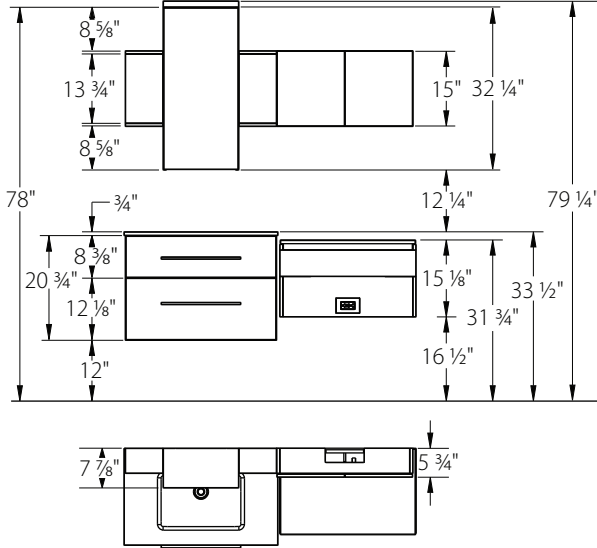

## CUBIK - AXIS

**MED. CABINET WITHOUT LIGHTING**  
5 7/8" cabinet depth

**MED. CABINET WITH LIGHTING**  
5 7/8" cabinet depth

**AUXILIARY MED. CABINET**  
5 3/4" cabinet depth

**LINEN CABINET**  
15 1/2" depth

Countertop depth  
Quartz - 19 1/4"  
Unimar 3.0 - 19 1/4"  
  
Vanity depth  
Quartz - 19"  
Unimar 3.0 - 19"

**DRESSING TABLE LOWER SECTION**

**BENCH**