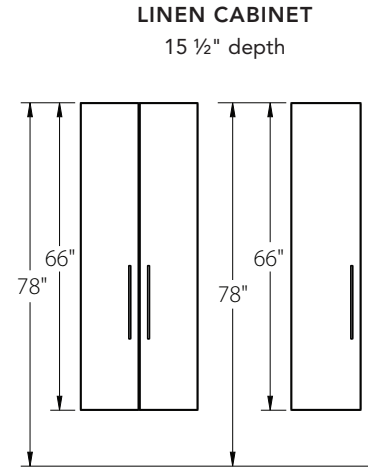

## CUBIK - AXIS

**MED. CABINET WITHOUT LIGHTING**  
5 7/8" cabinet depth

**MED. CABINET WITH LIGHTING**  
5 7/8" cabinet depth

**AUXILIARY MED. CABINET**  
5 3/4" cabinet depth

**LINEN CABINET**  
15 1/2" depth

Countertop depth  
Quartz - 19 1/4"  
Unimar 3.0 - 19 1/4"  
  
Vanity depth  
Quartz - 19"  
Unimar 3.0 - 19"

**DRESSING TABLE LOWER SECTION**

**BENCH**