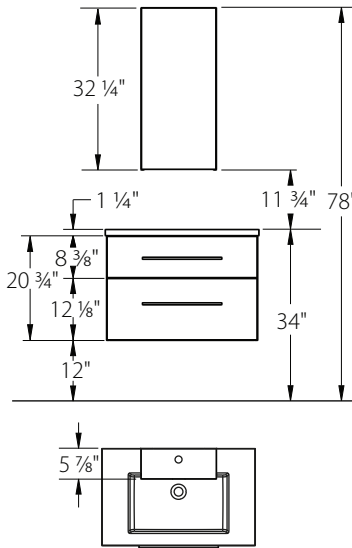

## CUBIK - AXIS

**MED. CABINET WITHOUT LIGHTING**  
5 7/8" cabinet depth

**MED. CABINET WITH LIGHTING**  
5 7/8" cabinet depth

**AUXILIARY MED. CABINET**  
5 3/4" cabinet depth

**LINEN CABINET**  
15 1/2" depth

Countertop depth  
Quartz - 19 1/4"  
Unimar 3.0 - 19 1/4"  
  
Vanity depth  
Quartz - 19"  
Unimar 3.0 - 19"

**DRESSING TABLE LOWER SECTION**

**BENCH**