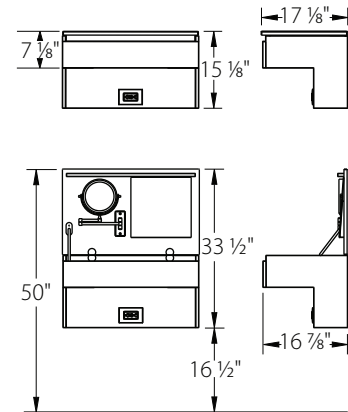

## CUBIK - AXIS

**MED. CABINET WITHOUT LIGHTING**  
5 7/8" cabinet depth

**MED. CABINET WITH LIGHTING**  
5 7/8" cabinet depth

**AUXILIARY MED. CABINET**  
5 3/4" cabinet depth

**LINEN CABINET**  
15 1/2" depth

Countertop depth  
Quartz - 19 1/4"  
Unimar 3.0 - 19 1/4"  
  
Vanity depth  
Quartz - 19"  
Unimar 3.0 - 19"

**DRESSING TABLE LOWER SECTION**

**BENCH**