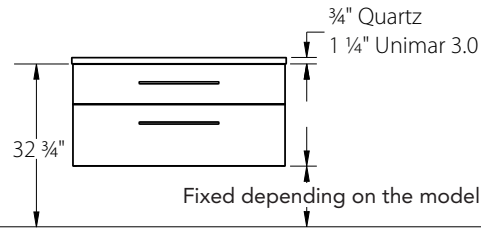

## CUBIK - AXIS

**MED. CABINET WITHOUT LIGHTING**  
5 7/8" cabinet depth

**MED. CABINET WITH LIGHTING**  
5 7/8" cabinet depth

**AUXILIARY MED. CABINET**  
5 3/4" cabinet depth

**LINEN CABINET**  
15 1/2" depth

Countertop depth  
Quartz - 19 1/4"  
Unimar 3.0 - 19 1/4"  
  
Vanity depth  
Quartz - 19"  
Unimar 3.0 - 19"

**DRESSING TABLE LOWER SECTION**

**BENCH**